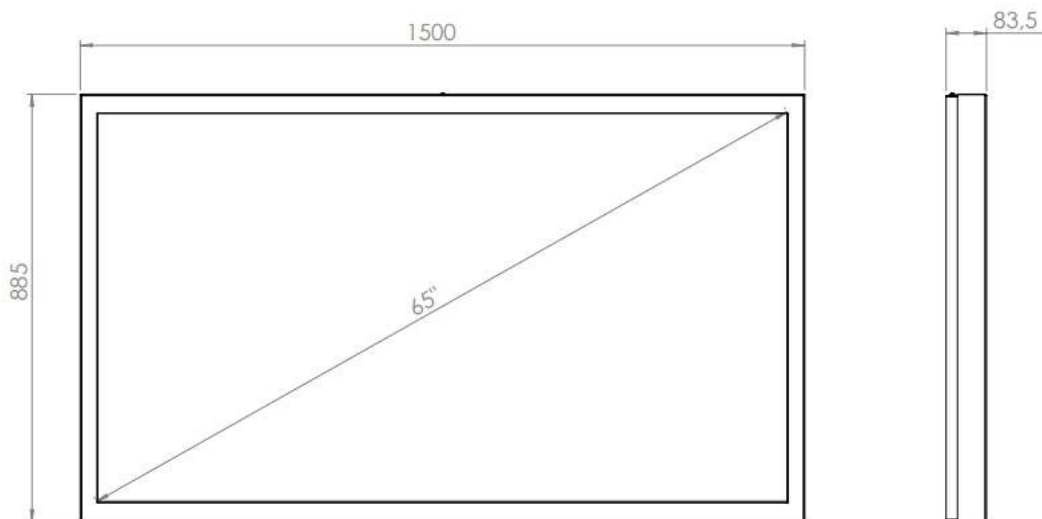

Our wall casing PROTECT use polycarbonate to protect the display. Different models in landscape and portrait mode to allow airflow from top to bottom as only the sides are covered completely to the wall. Space for computer and power plugs inside. Available in black and white as standard

TECHNICAL DRAWING

SPECIFICATION

Features

No visible cables
Space for computer and powerplugs inside
Covered from sides
Cable outlets on top and bottom
Optimized air ventilation for portrait mode
Wall mount included
Polycarbonate protection

Material options

Powder coated metal

Display options

VESA 200x200 / 300x300

Powder coating colors

Black, RAL 9005str
White, RAL 9003str
Custom color upon request

Part number & Description

WC6500-0101-52 Wall casing, Landscape, Black, Polycarbonate